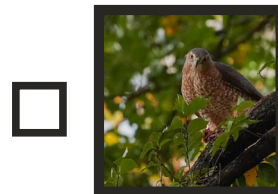

# SCAVENGER HUNT

How many observations can you make?

Visit Madison Square Park and search for these fall species. With your mobile device, take photos of the species you discover and share your observations on the free iNaturalist app. Each observation made helps our team care for the species that call the park home.

Late boneset  
*Eupatorium serotinum*

Common witch hazel  
*Hamamelis virginiana*

Monarch Butterfly  
*Danaus plexippus*

Spotted Orbweaver  
*Neoscona crucifera*

Eastern Red Bat  
*Lasiurus borealis*

American Crow  
*Corvus brachyrhynchos*